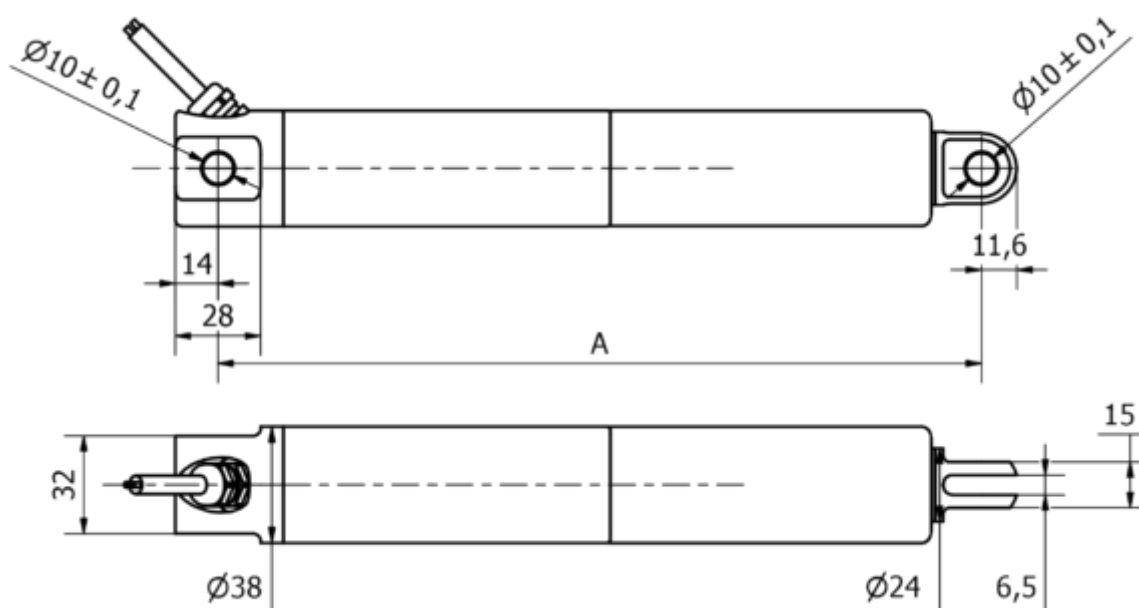

Data Sheet

Article number: 8A38220018003LCNLSN0

Description: KLEEl ine38, 200mm, 1800N, 3 mm/s, Aluminium black RAL9005, IP66
24 VDC, 3 m. cable, Limit Switch, Clevis

Measures

A	= 210 + slaglængde/stroke
Cable length	= 3 m
Load speed mm/s	= 3 mm/s
Option	= Limit switch
Stroke (mm)	= 200
Voltage	= 24 V